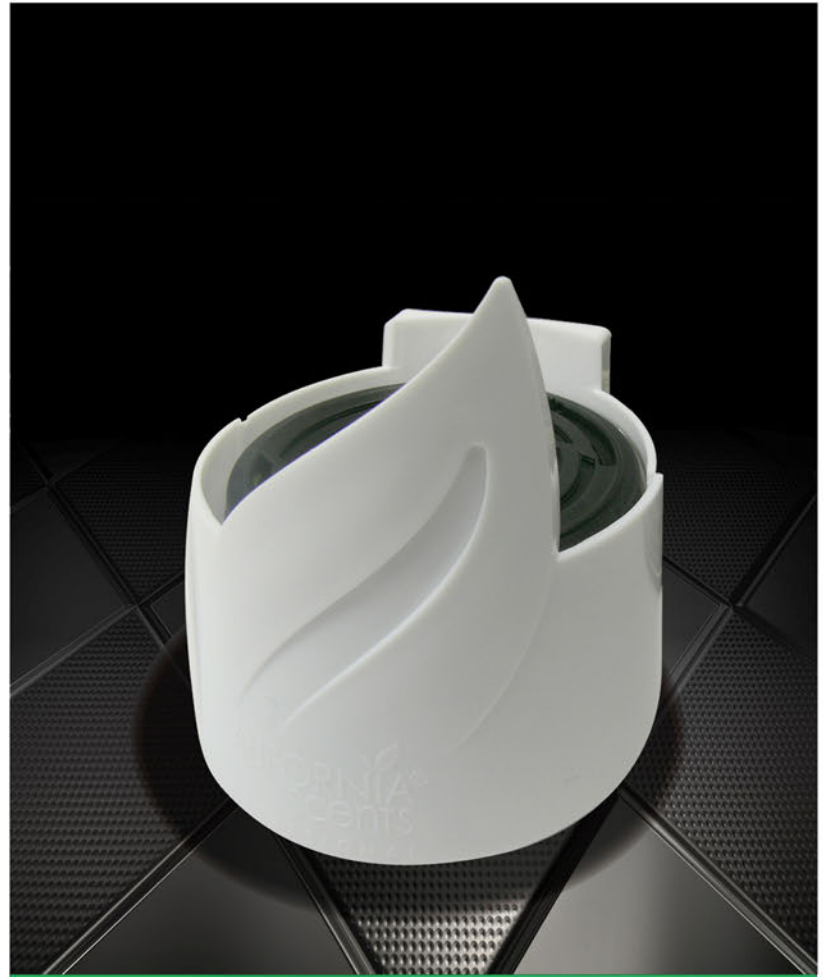

## Air Freshener Holder

### Elite Caddy

- Upscale, sleek and modern
- Perfect for restrooms, elevators and offices
- Low profile design

Units per master case: 12

Master case dimensions: 11.00"D x 8.31"W x 6.88"H

Master case weight: 2.00 lbs.